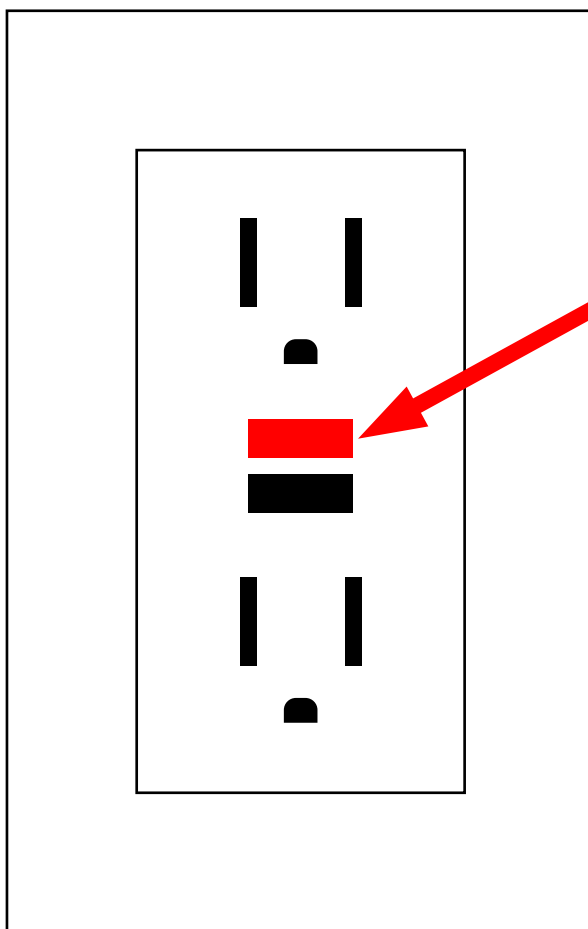

HOW TO RESET YOUR EXTERIOR PLUG

*Please note that the reset can be located at any exterior plug

To reset your exterior GFCI plug, simply depress the reset button